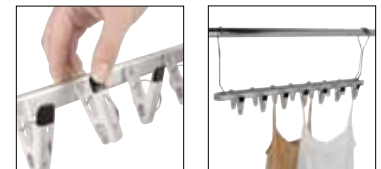

- Great for air-drying delicate items
- Hangs on shower rods or a rod in the laundry room