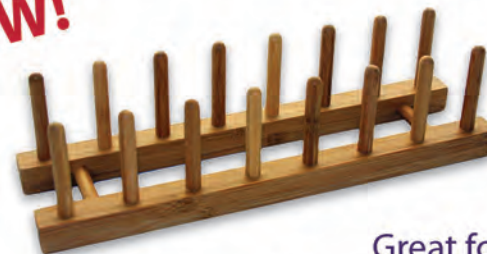

oval utensil holder

7" x 6" x 4 1/4"
20-2063 875118003966

NEW!

7-slot rack

15" x 4" x 3 7/8"
20-1018 875118006622

Great for:
Cutting board organizer
Plate rack
Office files